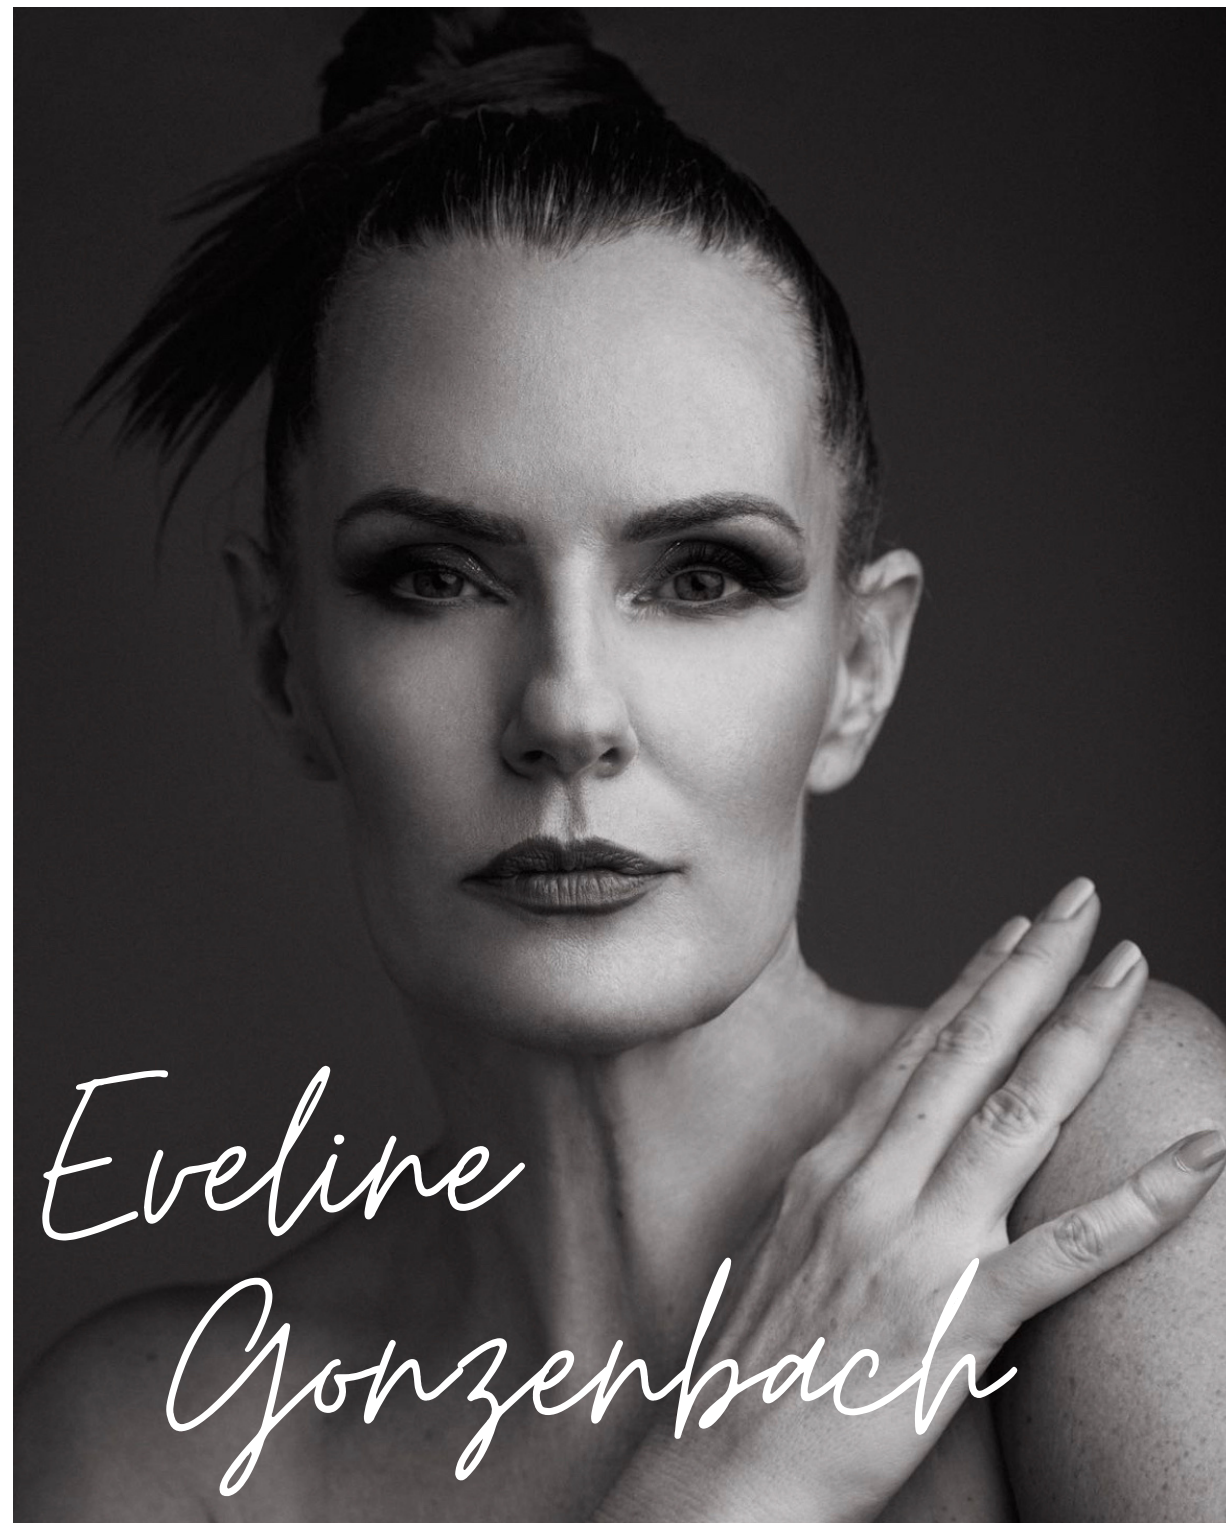

SETCARD

Fashion • Beauty • Lifestyle

VERSION 02 - 2022

Hight: 175 cm / 5.7"
Bust: 83 cm / 33" Waist: 68 cm / 27" Hip: 94cm / 37"

Hair color: brown
Eye color: blue
Shoe size: 6 UK